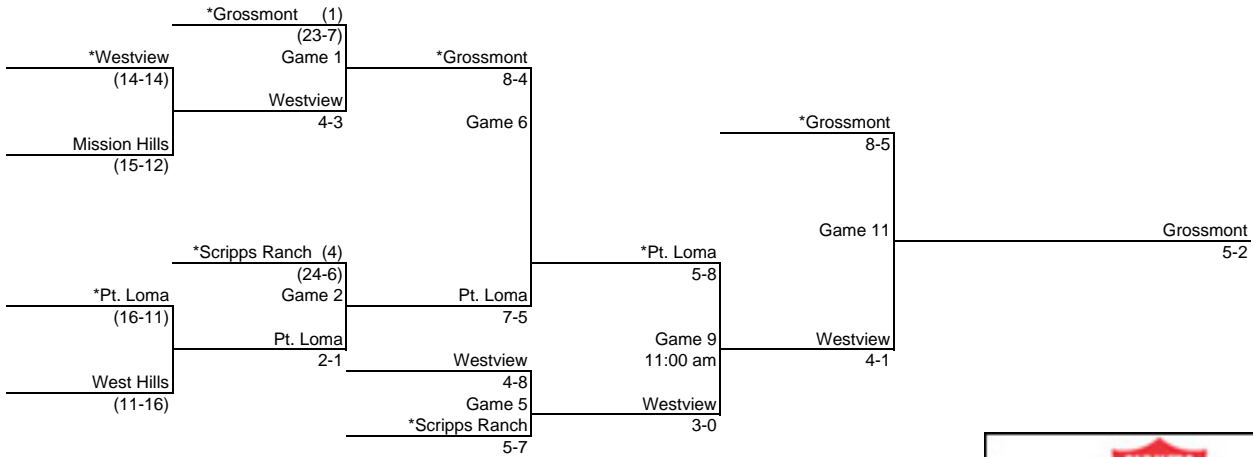

**CIF SAN DIEGO SECTION
2010 BASEBALL CHAMPIONSHIP
DIVISION II
UPPER BRACKET**

PLAY IN	FIRST ROUND	SECOND ROUND	THIRD ROUND	FOURTH ROUND	IF NECESSARY	FINALS
25-May-10	26-May-10	28-May-10	29-May-10	1-Jun-10	3-Jun-10	5-Jun-10
3:30 PM	3:30 PM	3:30 PM	11:00 am/2:00 pm	3:30 PM	3:30 PM	4:00 PM
*Higher Seed Site	*Higher Seed Site	*Higher Seed Site	GRANITE HILLS H.S.	*Higher Seed Site	*Higher Seed Site	SDSU
						Tony Gwynn Stadium

DIV. II CHAMPIONS GROSSMONT 8-0

**CIF SAN DIEGO SECTION
2010 BASEBALL CHAMPIONSHIP
DIVISION II
LOWER BRACKET**

PLAY IN	FIRST ROUND	SECOND ROUND	THIRD ROUND	FOURTH ROUND	IF NECESSARY	FINALS
25-May-10	26-May-10	28-May-10	29-May-10	1-Jun-10	3-Jun-10	5-Jun-10
3:30 PM	3:30 PM	3:30 PM	11:00 am/2:00 pm	3:30 PM	3:30 PM	4:00 PM
*Higher Seed Site	*Higher Seed Site	*Higher Seed Site	GRANITE HILLS H.S.	*Higher Seed Site	*Higher Seed Site	SDSU
						Tony Gwynn Stadium