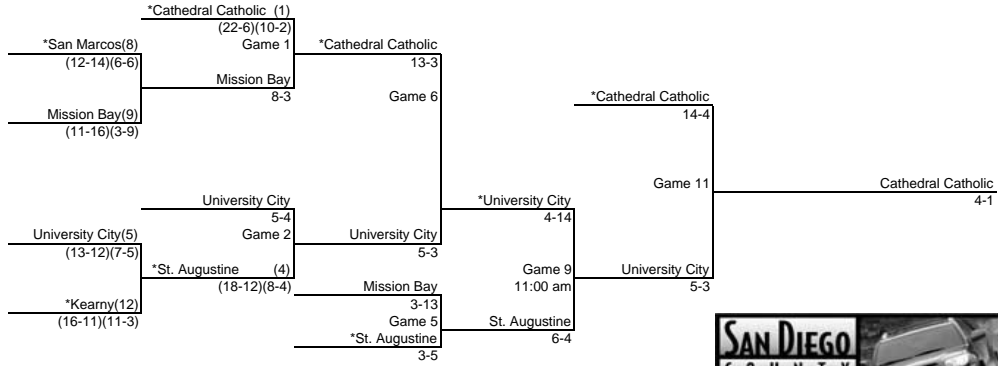

CIF SAN DIEGO SECTION/TOYOTA
2009 BASEBALL CHAMPIONSHIP
DIVISION III
UPPER BRACKET

PLAY IN	FIRST ROUND	SECOND ROUND	THIRD ROUND	FOURTH ROUND	IF NECESSARY	FINALS
26-May-09 3:30 PM *Higher Seed Site	27-May-09 3:30 PM *Higher Seed Site	29-May-09 3:30 PM *Higher Seed Site	30-May-09 11:00 am/2:00 pm Coronado H.S.	2-Jun-09 3:30 PM *Higher Seed Site	4-Jun-09 3:30 PM *Higher Seed Site	6-Jun-09 1:00 PM SDSU Tony Gwynn Stadium

CATHEDRAL CATHOLIC 13-2

WE'VE GOT WHAT IT TAKES.

CIF SAN DIEGO SECTION/TOYOTA
2009 BASEBALL CHAMPIONSHIP
DIVISION III
LOWER BRACKET

PLAY IN	FIRST ROUND	SECOND ROUND	THIRD ROUND	FOURTH ROUND	IF NECESSARY	FINALS
26-May-09 3:30 PM *Higher Seed Site	27-May-09 3:30 PM *Higher Seed Site	29-May-09 3:30 PM *Higher Seed Site	30-May-09 11:00 am/2:00 pm Coronado H.S.	2-Jun-09 3:30 PM *Higher Seed Site	4-Jun-09 1:00 PM *Higher Seed Site	6-Jun-09 1:00 PM SDSU Tony Gwynn Stadium