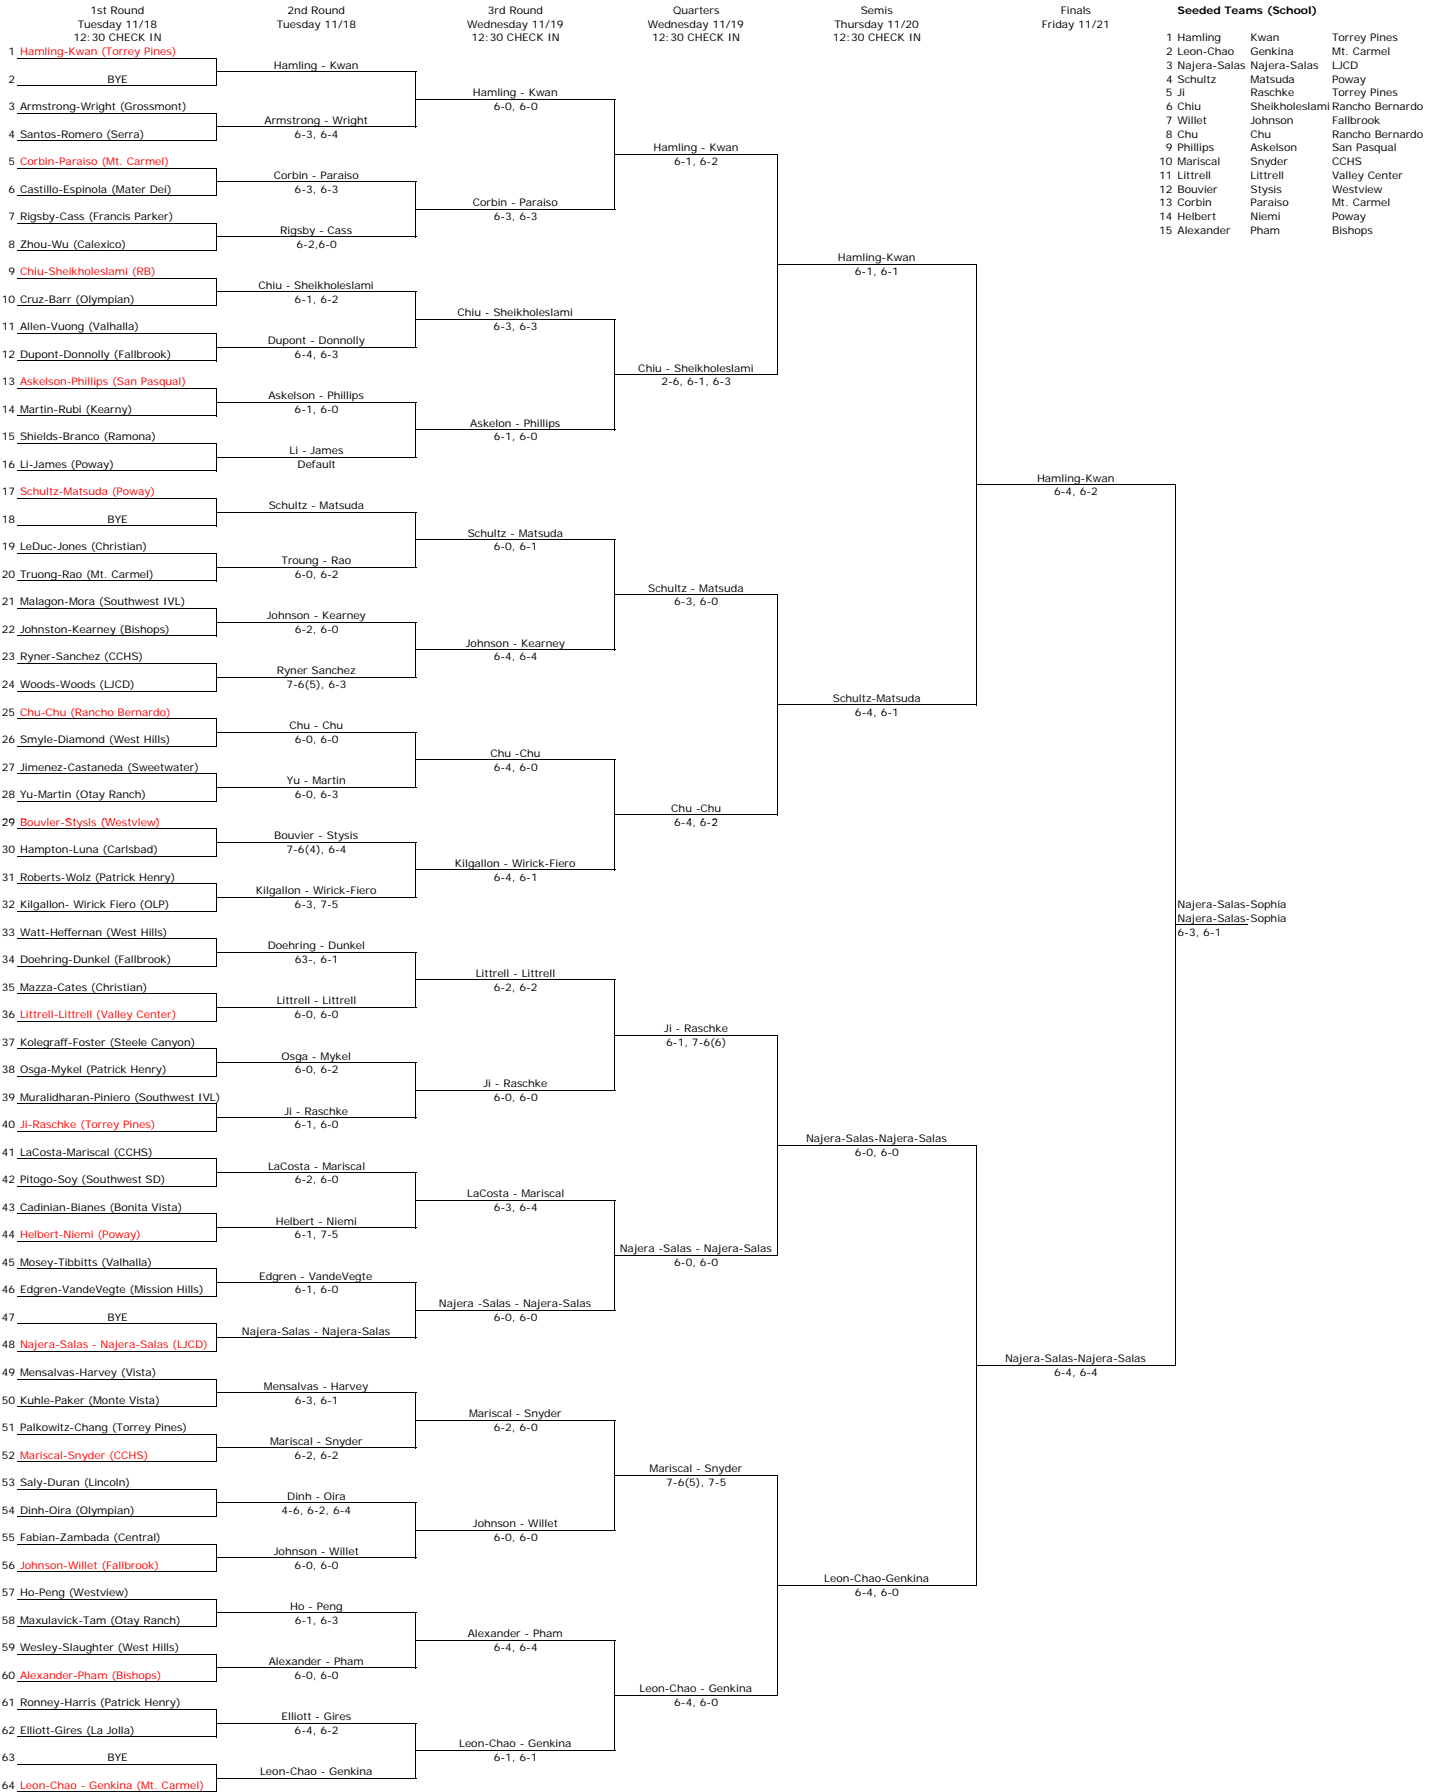

2008 CIF-San Diego Section/Toyota
Doubles Championships
Barnes Tennis Center